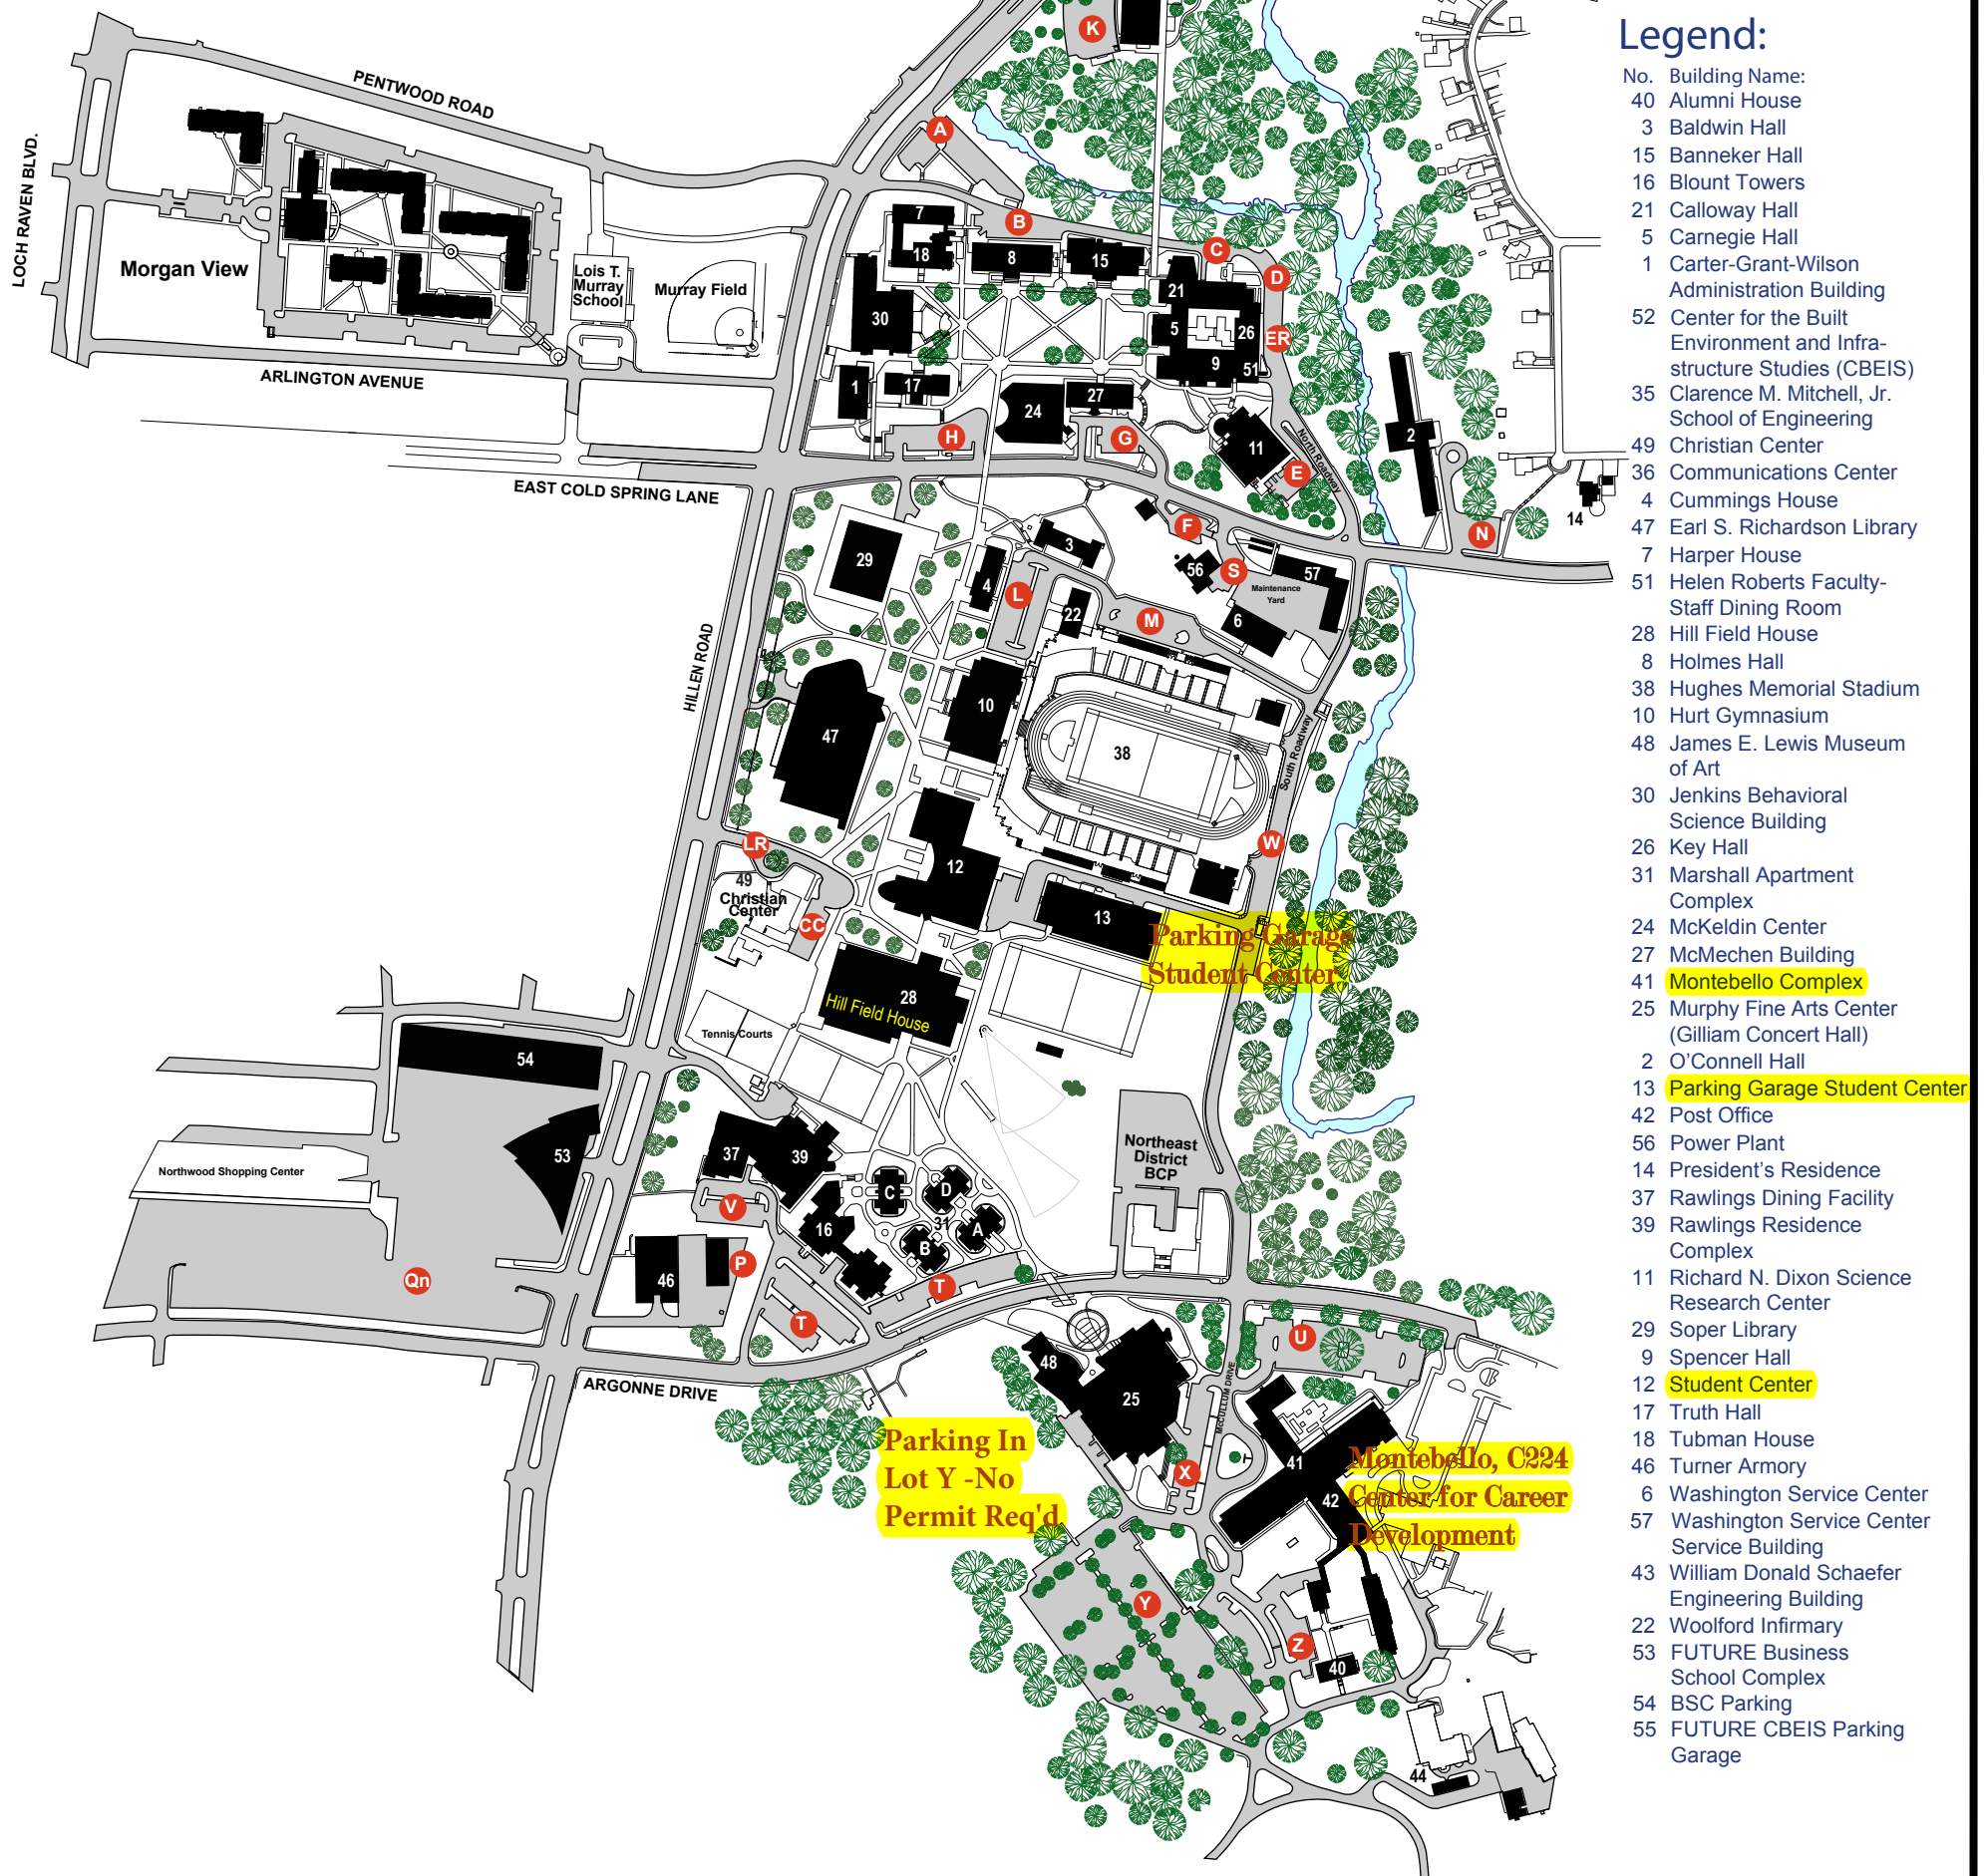

Campus Map

● Parking Lots

Lot . Permitted Parking Lots:

- A Faculty / Staff / Resident Students
- BCD/ER Faculty / Staff
- CC Faculty / Staff
- E Faculty / Staff
- F Faculty / Staff
- G Faculty / Staff
- H Reserved / Visitors
- *I Faculty / Staff
- K Faculty / Staff
- L Faculty / Staff / Resident Students
- M Faculty / Staff
- LR Faculty / Staff
- N Resident Students

Lot . Permitted Parking Lots:

- P Faculty / Staff
 - Qn Faculty / Staff / Commuter Students
 - S Procurement Loading Dock
 - T Resident Students
 - U Faculty / Staff
 - V Resident Students
 - W Faculty / Staff
 - X Faculty / Staff
 - Y Faculty / Staff and Commuter Students
 - Z Faculty / Staff
- * Located at Portage Ave. off of Cold Spring Lane next to 7-11